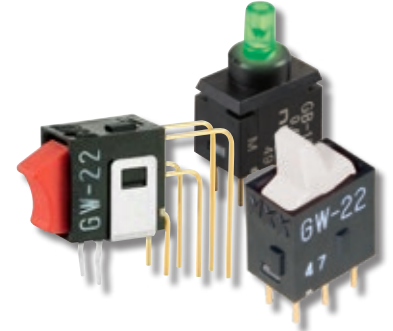

Change Notice

GB & GW Series

Changes to Location & Production for GB Pushbuttons & GW Rockers & Paddles

Type of Change:

- Engineering Part Number
 Product Appearance

There will be revisions to the production and manufacture location for GB Pushbuttons and GW Rockers and Paddles, both illuminated and nonilluminated in each series. Previously, the lot code on the switch body had a dot mark above the first digit, but now the dot mark will be above the second digit. The shipping box for these pushbuttons, rockers or paddles had "CHINA FACTORY" on the side, but will be replaced with "PHILIPPINES FACTORY." These changes will apply to standard and custom GB Pushbuttons and GW Rockers. Effected standard part numbers for GB Series are below, and standard GW Series part numbers are on page 2.

Change Notices CN-0369 and CN-0369-A are both canceled and replaced by CN-0388.

Changes for GB Pushbuttons & GW Rockers & Paddles

	Lot Number	Shipping Box
Before Changes	Dot Mark Above First Digit  Enlarged to Show Detail	 "CHINA FACTORY" printed on side of box
After Changes	Dot Mark Above Second Digit  Enlarged to Show Detail	 "PHILIPPINES FACTORY" printed on side of box