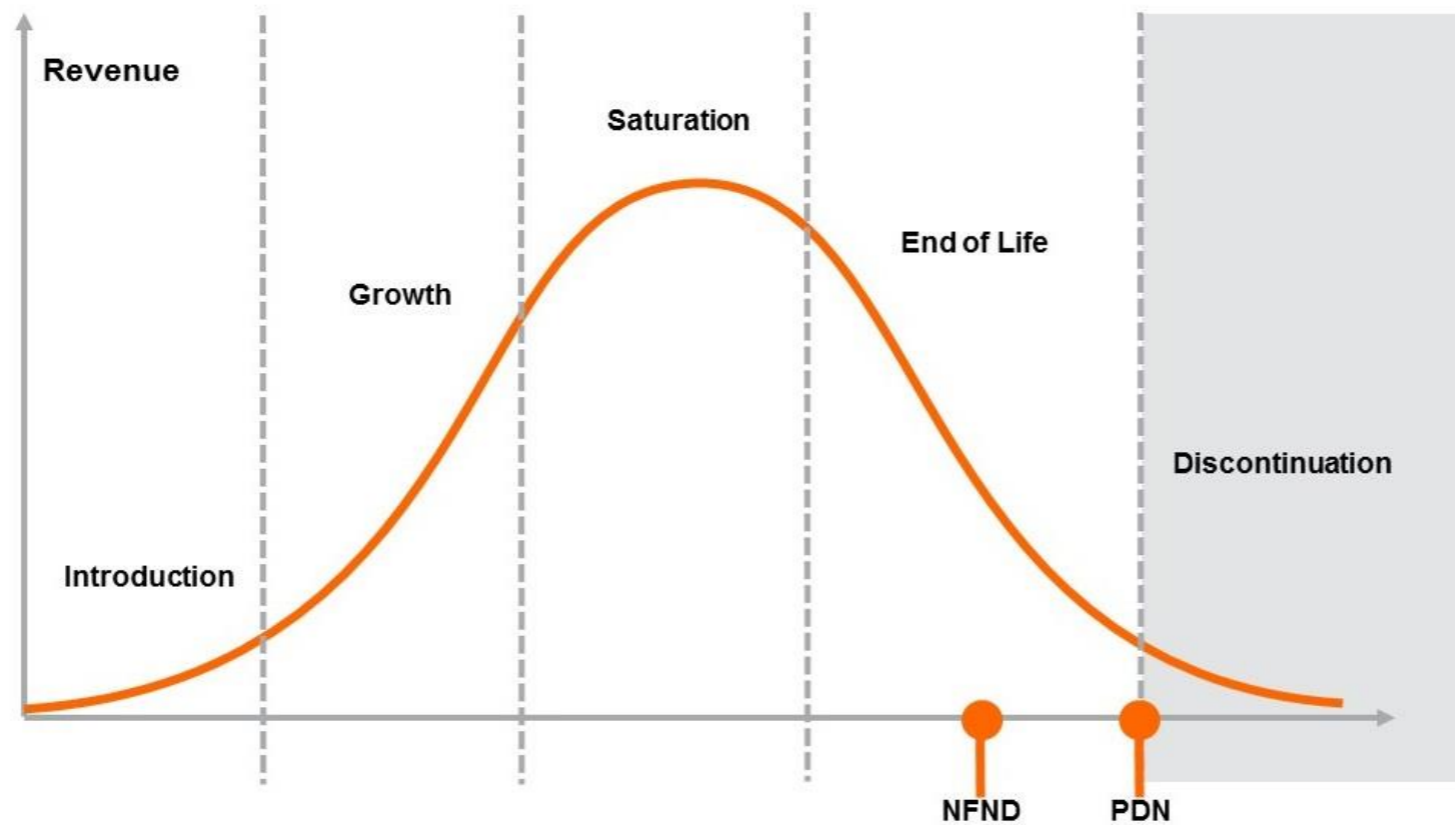

Light is OSRAM

Product Or Individual Q-Code Discontinuation (acc. JEDEC J-STD-048) OS-PDN-2019-032

15 July 2019

Last order: 15 January 2020

Last delivery: 15 June 2020

Please direct your feedback to your local Sales office.